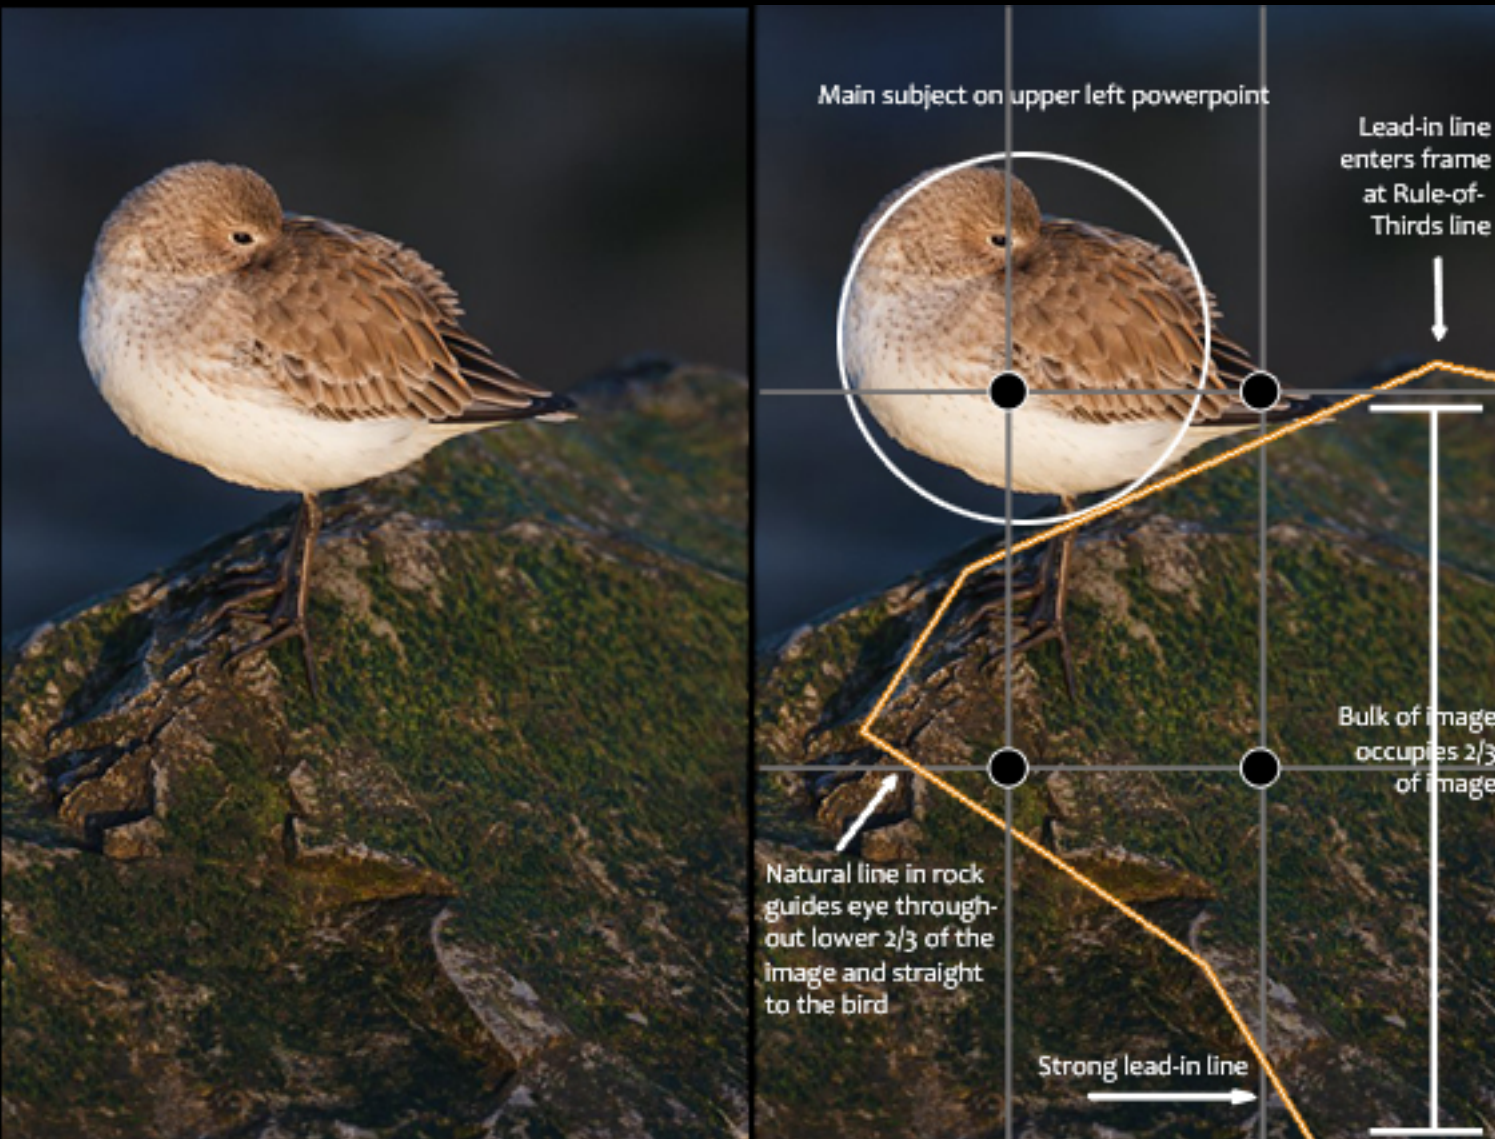

COMPOSITION MAPS

VISUAL DESIGN AIDS FOR NATURE PHOTOGRAPHERS

50 mapped photographs from renowned wildlife photographer Arthur Morris--including several iconic cover images.

Maps designed by award-winning photographer, author and visual artist Gloria Hopkins

Visually annotated maps take you inside the brain of the photographer at the moment of capture.

Learn step-by-step compositional practices and principles

Learn to solve image design problems in a snap!

In-depth explanations of today's popular design styles